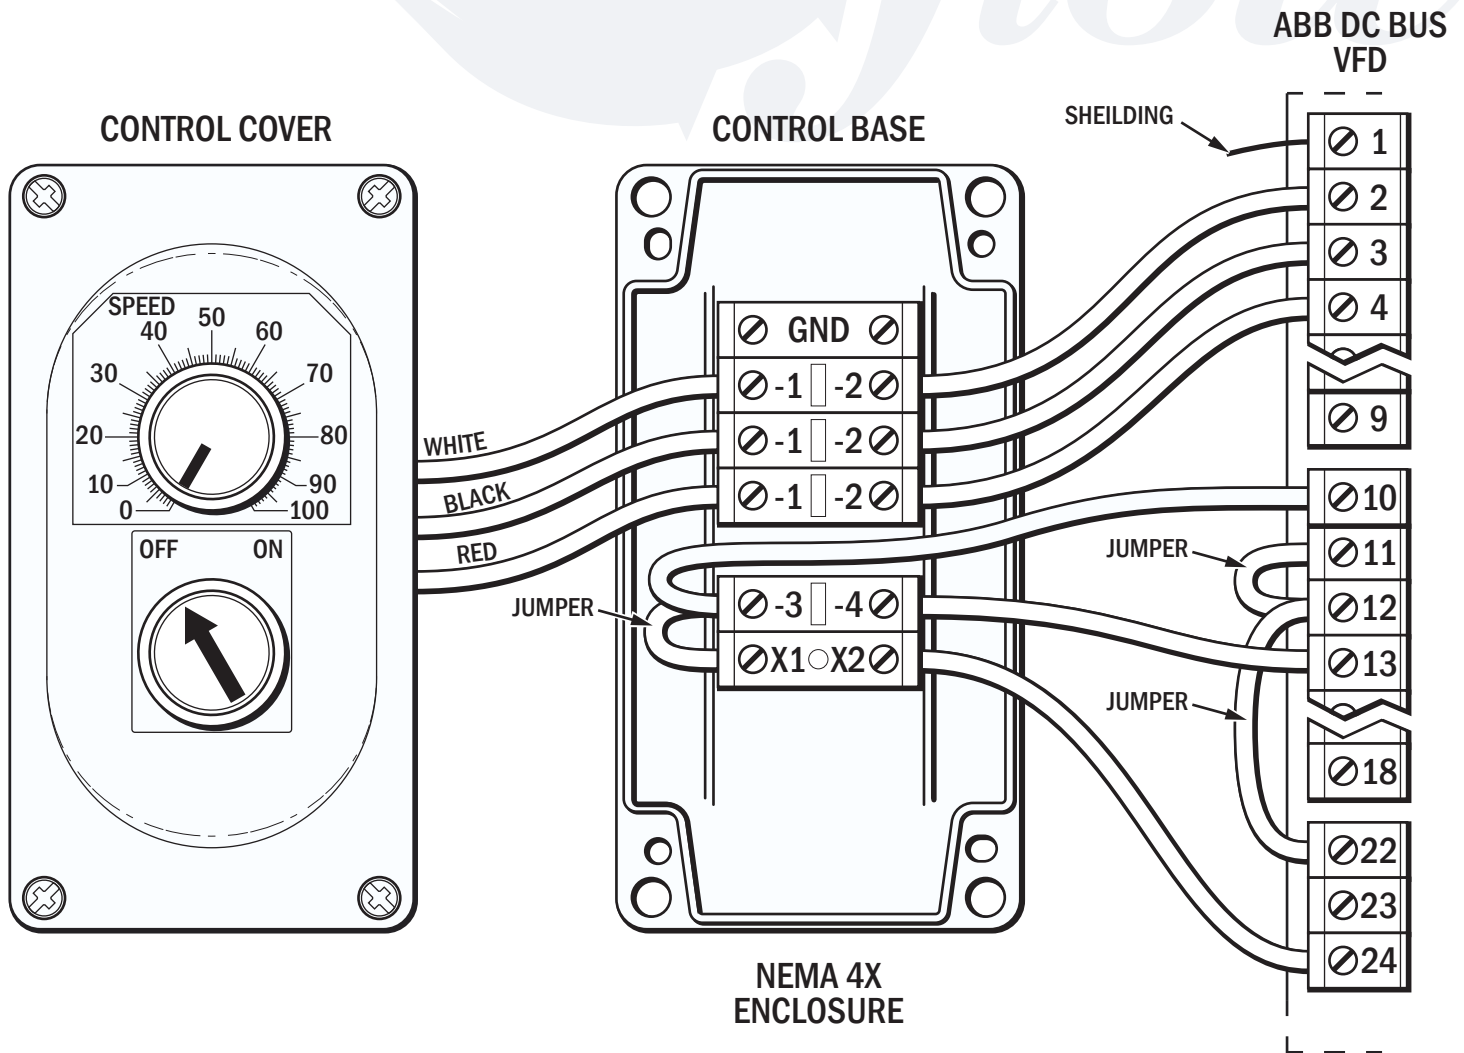

# Wiring Diagram for Riverflow<sup>®</sup> Wired Pump Control

by Current Systems Inc.

**NOTE: USE 18-GAUGE SHIELDED 6-CONDUCTOR CABLE**