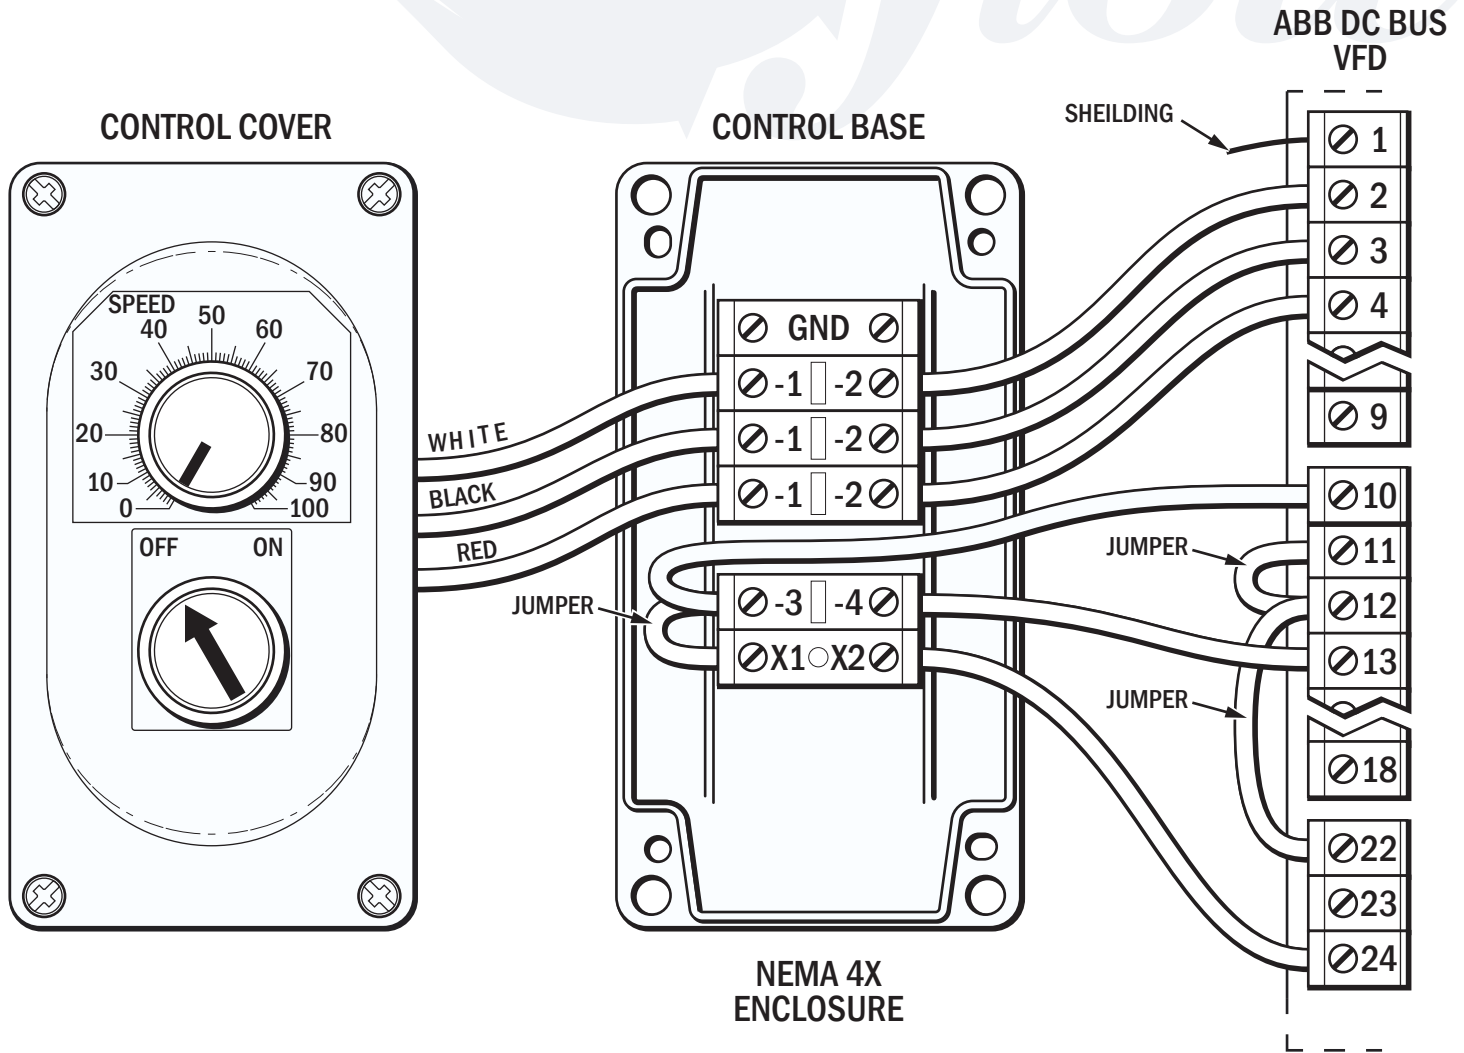

Wiring Diagram for Riverflow[®] Wired Pump Control

by Current Systems Inc.

NOTE: USE 18-GAUGE SHIELDED 6-CONDUCTOR CABLE